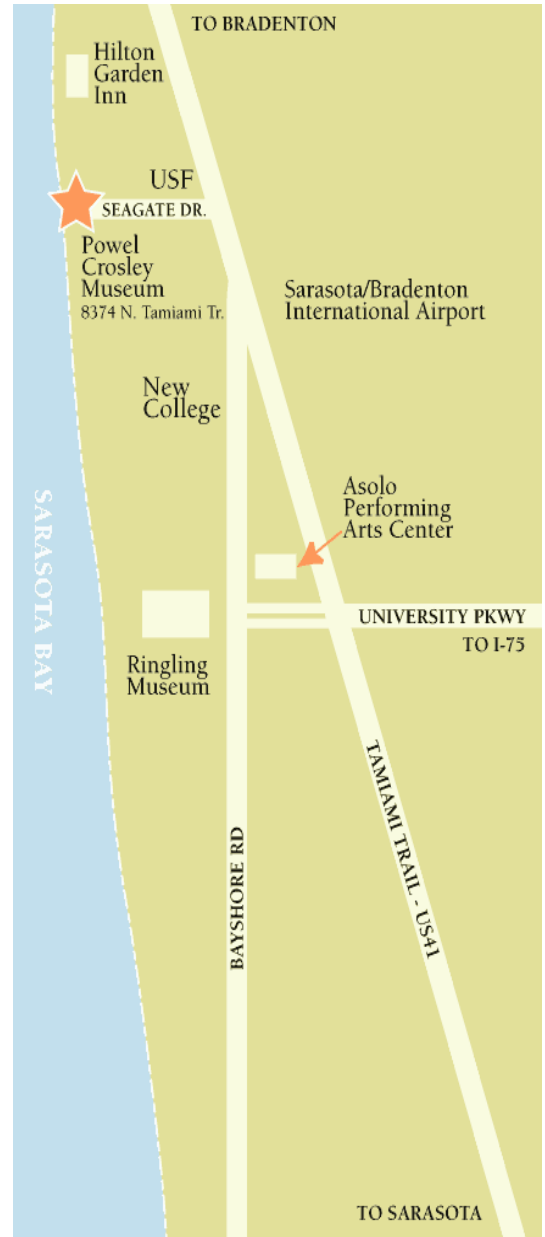

Curriculum

As part of our commitment to our education program, a curriculum will be prepared for each show and emailed out approximately one month prior to each show.